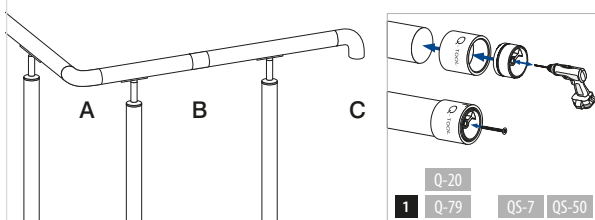

MOD 0729

304			
INDOOR	Ø	Q	Q
20.0729.042.12	42,0	QS-7 348	2
20.0729.048.12	48,0	QS-7 348	2
316			
OUTDOOR	Ø	Q	Q
22.0729.042.12	42,0	QS-50 348	2

MOD 0792

304			
INDOOR	Ø	Q	Q
20.0792.042.00	42,0	QS-7 348	2
316			
OUTDOOR	Ø	Q	Q
22.0792.042.00	42,0	QS-50 348	2

MOD 0739

304			
INDOOR	Ø	Q	Q
20.0739.042.12	42,0	QS-7 348	2
20.0739.048.12	48,0	QS-7 348	2
316			
OUTDOOR	Ø	Q	Q
22.0739.042.12	42,0	QS-50 348	2

MOD 0710

	Q	Q
19.0710.042.12	Q-20	1
19.0710.048.12	Q-79	1

Q-INFO

Q-INFO