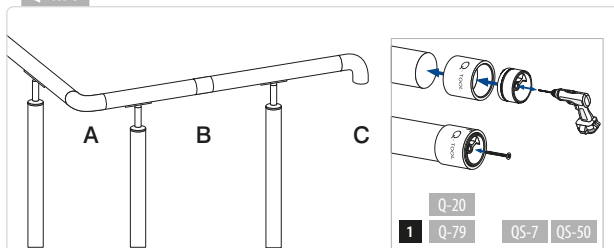

Q-INFO

Q-INFO

Q-23
Q-cleaner
300 ml
19.0601.000.00