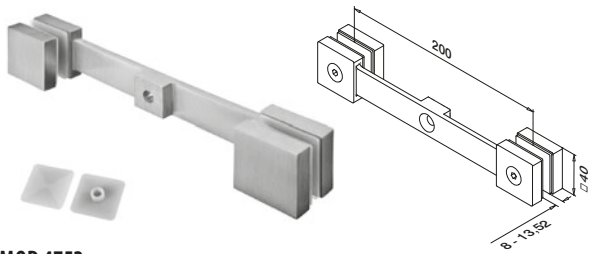

SPIDER, MAAR DAN IN SQUARE!

Glasadapters - Spider

MOD 4752

304		
INDOOR		
13.4752.000.12	QS-19 349	2
316		
OUTDOOR		
14.4752.000.12	QS-20 349	2

International Design Model Protection

MOD 4753

304		
INDOOR		
13.4753.000.12	QS-19 349	2
316		
OUTDOOR		
14.4753.000.12	QS-20 349	2