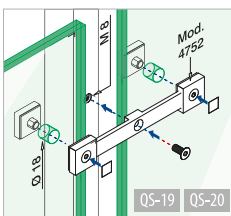

Q-INFO **MOD 4752**

Q-INFO

Q-23
Q-cleaner
300 ml
19.0601.000.00

Q-INFO

Q-22
Q-ultra-clean
500 ml
19.0610.000.00