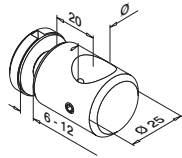

Vullingen

GESLEPEN

Glasadapters - Ø 25 mm

Glas - staf