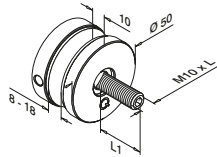

Glasadapters - Ø 50 mm

Vlak - glas