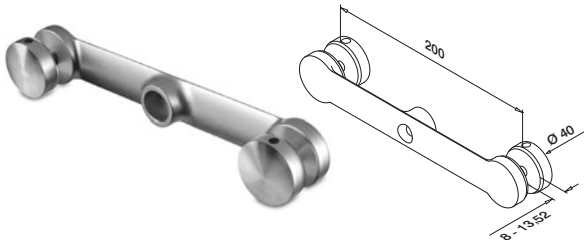

Glasadapters - Spider

MOD 0752

304

INDOOR

13.0752.000.12	QS-21 349	2