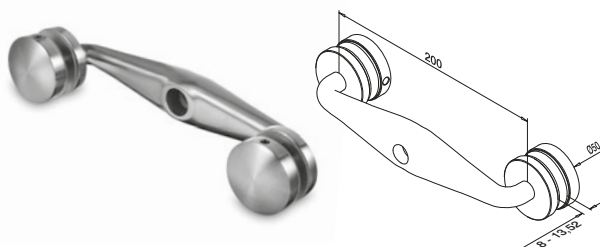

MOD 0750

304

INDOOR

13.0750.000.12	QS-31 349	2

316

OUTDOOR

14.0750.000.12	QS-72 349	2