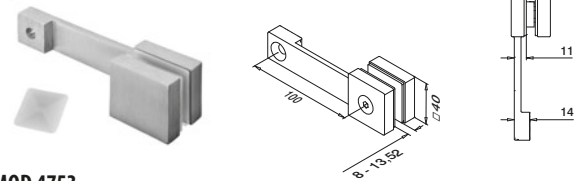

SPIDER, MAAR DAN IN SQUARE!

Glasadapters - Spider

MOD 4752

304		
INDOOR		
13.4752.000.12	QS-19 349	2
316		
OUTDOOR		
14.4752.000.12	QS-20 349	2

International Design Model Protection

MOD 4753

304		
INDOOR		
13.4753.000.12	QS-19 349	2
316		
OUTDOOR		
14.4753.000.12	QS-20 349	2