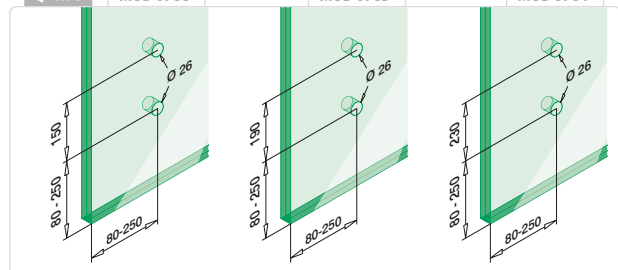

Hoek instelbaar

MOD 0766

304		
INDOOR	13.0766.000.12 QS-528 353 / QS-29 349	1
316		
OUTDOOR	14.0766.000.12 QS-529 353 / QS-30 349	1

International Design Model Protection

Hoek instelbaar

MOD 0765

304		
INDOOR	13.0765.000.12 QS-521 353 / QS-67 349	1
316		
OUTDOOR	14.0765.000.12 QS-520 353 / QS-68 349	1

International Design Model Protection

Hoek instelbaar

MOD 0764

304		
INDOOR	13.0764.000.12 QS-505 353 / QS-551 349	1
316		
OUTDOOR	14.0764.000.12 QS-73 353 / QS-552 349	1

International Design Model Protection

Q-INFO

Q-INFO