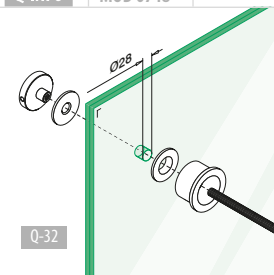

Q-INFO

MOD 0748