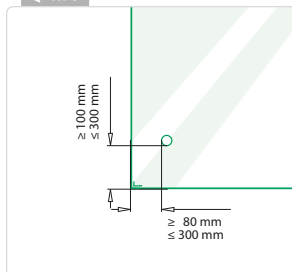

OUTDOOR	L	L1	
14.4747.300.12	80	17	2

International Design Model Protection

Q-INFO

Q-INFO

Q-INFO

Vlak - glas

MOD 0747

304				
INDOOR	H	L	L1	
13.0747.000.12	10	50	10	2
13.0747.300.12	30	80	20	2
13.0747.400.12	40	80	10	2
13.0747.500.12	50	90	10	2