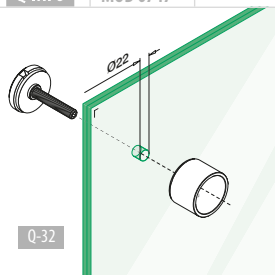

Q-INFO

MOD 0747