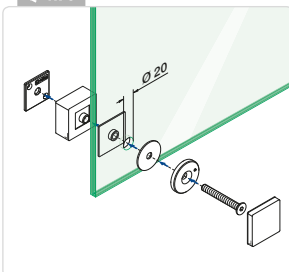

MOD 4747

316

OUTDOOR	L	L1	
14.4747.300.12	80	17	2

International Design Model Protection

Q-INFO