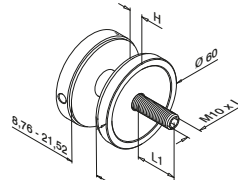

304

INDOOR	H	L	L1	
13.0745.300.12	30	90	27	2
13.0745.400.12	40	100	27	2
13.0745.500.12	50	110	27	2

316

OUTDOOR	H	L	L1	
14.0745.300.12	30	90	27	2
14.0745.400.12	40	100	27	2
14.0745.500.12	50	110	27	2

Vlak - glas