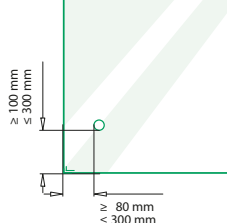

Q-INFO

MOD 0747