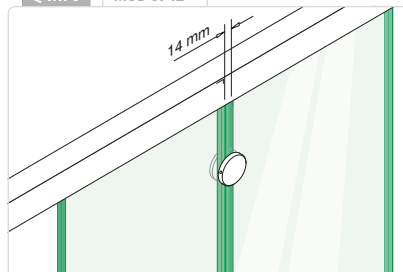

Q-INFO

MOD 0742