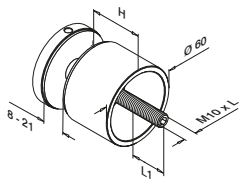

Vlak - glas

MOD 0745

304

INDOOR	H	L	L1	
13.0745.300.12	30	90	27	2
13.0745.400.12	40	100	27	2
13.0745.500.12	50	110	27	2

316

OUTDOOR	H	L	L1	
14.0745.300.12	30	90	27	2
14.0745.400.12	40	100	27	2
14.0745.500.12	50	110	27	2

Vlak - glas

MOD 0745

304

INDOOR	H	L	L1	
13.0745.000.12	10	70	27	2

316

OUTDOOR	H	L	L1	
14.0745.000.12	10	70	27	2

Vlak - glas

MOD 0748

304

INDOOR	H	L	L1	
13.0748.300.12	30	90	28	2
13.0748.400.12	40	100	28	2
13.0748.500.12	50	110	28	2

316

OUTDOOR	H	L	L1	
14.0748.300.12	30	90	28	2
14.0748.400.12	40	100	28	2
14.0748.500.12	50	110	28	2

Vlak - glas

MOD 0748

304

INDOOR	H	L	L1	
13.0748.000.12	10	70	28	2

316

OUTDOOR	H	L	L1	
14.0748.000.12	10	70	28	2

Q-INFO MOD 0748.x00

Q-INFO 0748.000

Q-51

Q-INFO 0748.x00

Q-51

Q-INFO 0745.000

Q-33

Q-INFO 0745.x00

Q-33