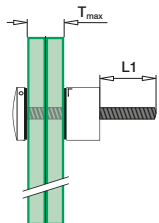

MOD 0742

304		
INDOOR		
13.0742.050.12	2	

316		
OUTDOOR		
14.0742.050.12	2	

Q-INFO

MOD 0747